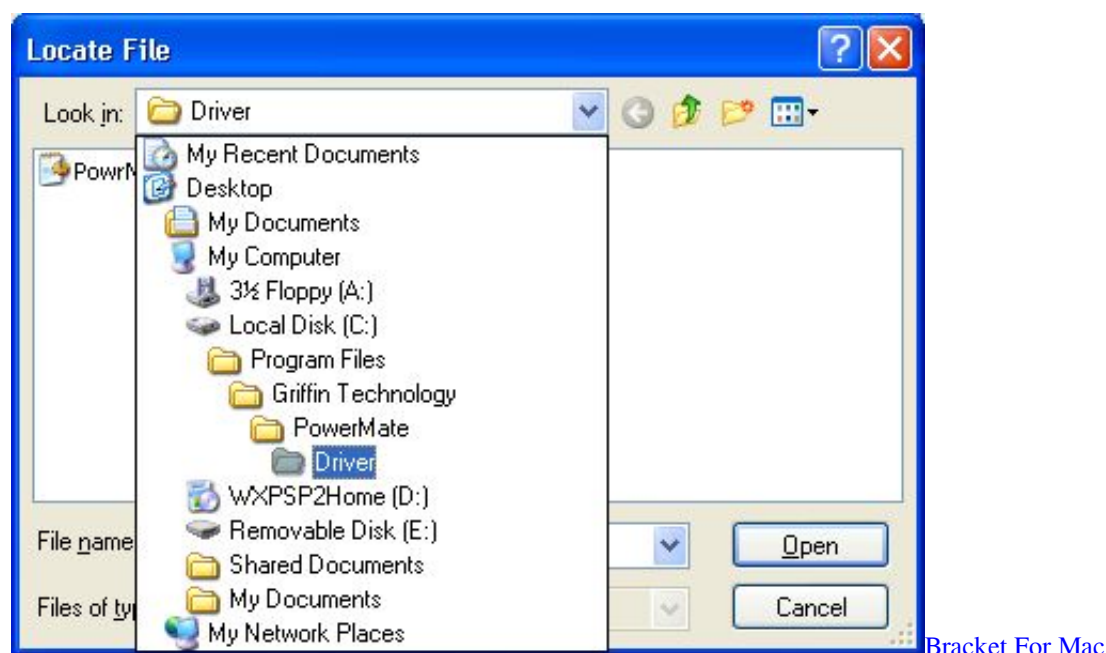

When the knob is turned, the Windows master volume is adjusted. The LED brightness indicates the volume level, then fades away after a short time.

This is a small Windows utility that uses libusbjava to communicate with a Griffin PowerMate, which is a USB knob. Griffin's software supports controlling volume, but the LED stays on which was unacceptable for me.

[Genx Smart Scan 1200 Driver For Mac](#)

[HandyPad download last version](#)

[www flv video converter com download for windows 8.1 pro 64bit](#)
[Echols Corn Popper Model 490 Manual Woodworkers](#)

[Самые Популярные программа На Смартфон](#)

b0d43de27c [Installer Tileproxy 8](#)

b0d43de27c

[Savegame Editor Resident Evil 4 0.3](#)